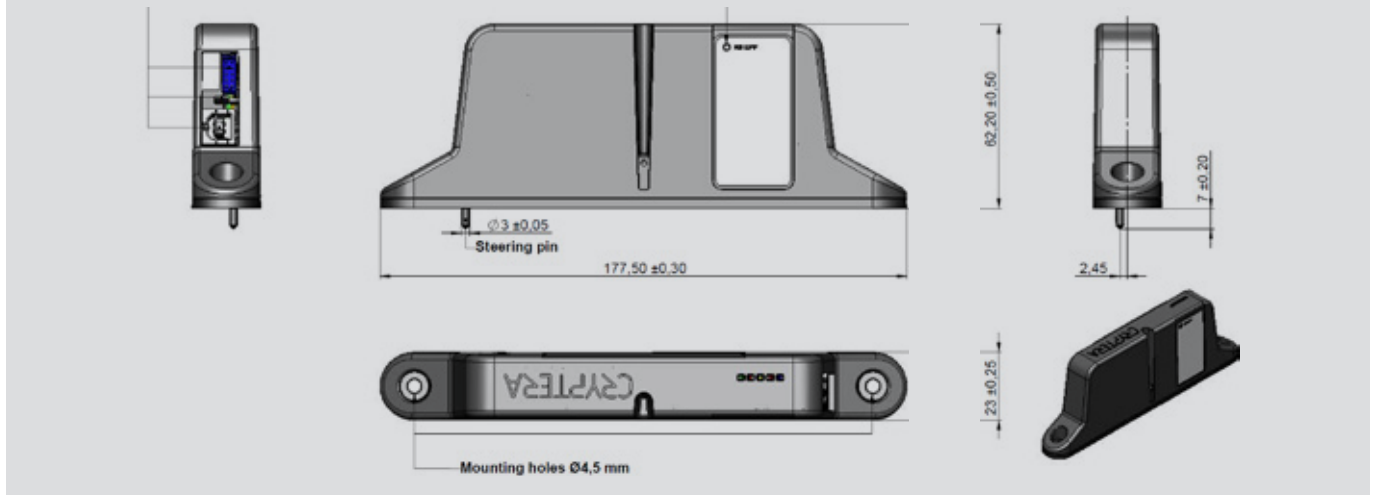

CRYPTOTOUCH ETS 6200

PCI 3.X
APPROVED

ENCRYPTING TOUCH SENSOR

OEM ENCRYPTING TOUCH SENSOR FOR:

- Intended for indoor and outdoor payment environments:
 - ATM
 - Ticketing kiosks
 - Gaming kiosks
 - Parking kiosks

HIGH SECURITY PIN ENTRY:

- PCI 3.x approved
- Polymer enclosure
- 3DES and RSA
- USB powered interface
- Supports screen sizes from 10,4" to 24". Standard sizes 12", 15" and 19". Other screen sizes available upon request

CRYPTOTOUCH ETS 6200

INTERFACES

- USB powered interface
- 512 KB Program
- 512 KB Data (Key) Storage

ENVIRONMENT

- -5°C to +60°C temperature range
- Device is CE approved
- Device is ROHS compliant

APPROVALS

- PCI 3.x approved. Approval no. 4-80007

TOUCH PANEL

- Supports screen sizes from 10,4" to 24". Standard sizes 12", 15" and 19". Other screen sizes available upon request
- Glass thickness 2-20mm
- 2 finger touch
- Can be used with gloves within 15mm