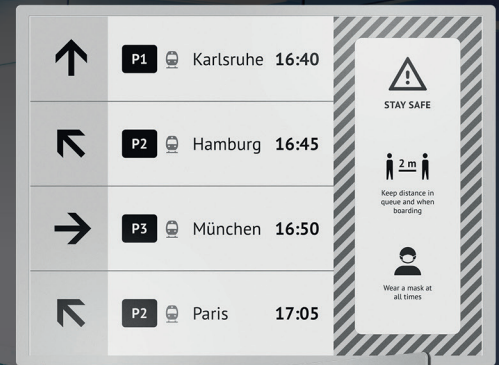

# 42" Indoor E-paper Display

Ultra slimline and lightweight indoor e-paper displays are designed to be installed within the customer's own enclosures or structures. With industry leading power efficiency, the displays run on rechargeable batteries longer than any other display technology. Wirelessly connected to the content management system, they can be positioned anywhere and moved from location to location with ease.

**GENERAL**

Dimension (L x H x W)	915 x 688 x 44.2
Weight	11kg
Mounting type	Embedded (VESA 400 M8)

**DISPLAY**

Display resolution	Greyscale 2160 x 2880 pixel
Active display area	640 x 860 mm
Pigment	Greyscale (16 levels of grey)
Display type	Reflective

**ENVIRONMENT**

Operating temperature	Greyscale: 0°C to +50°C (32°F to +122°F) Black & white: -15°C to +70°C (-5°F to +158°F)
-----------------------	--

**CONNECTIVITY**

Communication	Mobile network or WiFi or Ethernet
Mobile network	4G/LTE
Mobile network antenna	External antenna
WiFi (optional)	Dual band (2.4/5 GHz) 802.11 ac/b/g/n
WiFi antenna (optional)	External
Ethernet (optional)	10/100/1000 Mbps