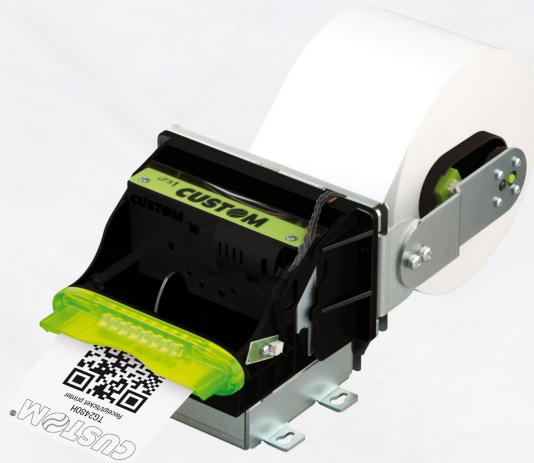

# TG2480 SERIES TICKET AND RECEIPT PRINTERS

## A POWERFUL RANGE OF 80MM TICKET AND RECEIPT PRINTERS

The TG2480 range of ticket and receipt printers are suitable for various applications. They can be used in self-service kiosks, ATMs, gaming machines, parking meters, vending machines and much more.

These printers provide crisp and high resolution print quality of up to 200 DPI on 80mm paper. Paper thickness is rated from 63 to 85 µm and print speeds are up to 150 mm/sec. The EJ version also has a motorised paper ejector with over 1000mm/sec ejection speed.

The TG2480 series is also extremely reliable. An example of this being the cutter rated at over 1,000,000 cuts. A myriad of sensors also keep the printer running smoothly and safely.