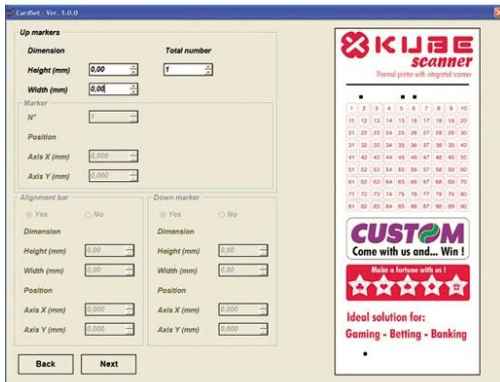

KUBE II SCANNER

Lottery printers-Kube II Scanner

KUBE II SCANNER is the combination of a high performance scanner for cards and betting slips and a high speed thermal printer with stacker unit. KUBE II SCANNER works with standard lottery cards, 82 millimetre large and having a maximum length of 350 millimetres. It is capable of reading barcodes in combination with coupons and betting slips. The betting slips are printed on 80/82.5mm large paper, and the printer manages a paper roll with 150 mm diameter. The printed betting slips can be validated by printing the words "you won" or "validated" on them.

The one product for a complete solution !

- Scans cards
- Quickly prints betting slips
- Verifies and validates betting slips

Reads the barcode on the betting slip, checks its validity and validates the betting slip

CHARACTERISTICS

- Embedded scanner
- Barcode reading
- Large paper roll
- Intelligent coupon scanning
- Branding feature to void ticket

EXCLUSIVE FEATURES

- Embedded scanner
- Barcode reading
- Large paper roll
- Intelligent coupon scanning
- Branding feature to void ticket
- Compact all-in-one unit
- 203 DPI printing resolution
- Memory expansion up to 2GB
- Mass Storage
- Windows and Linux drivers